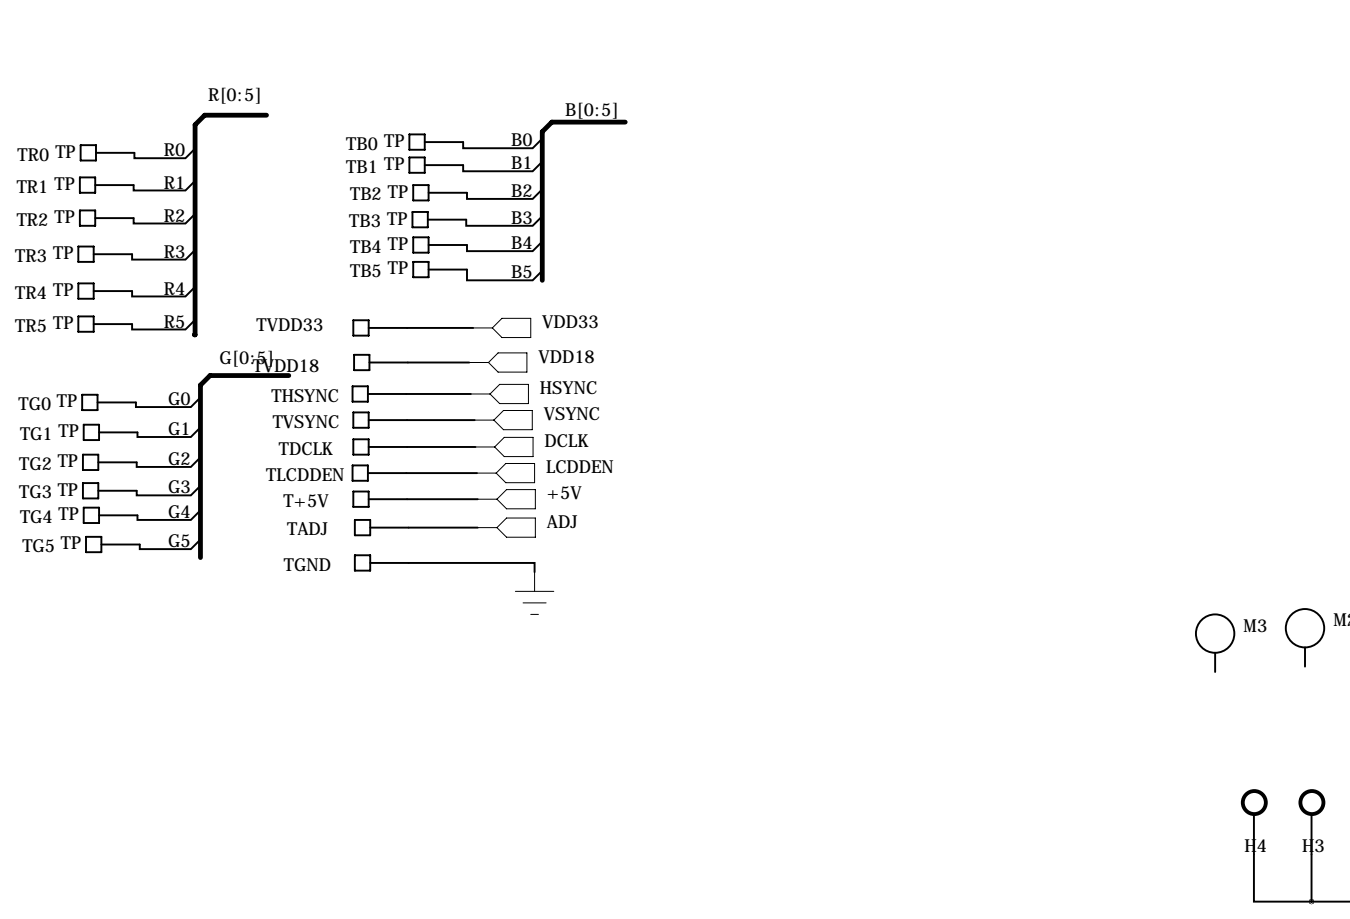

6

5

4

3

2

1

COMPANY: <COMPANY>		
TITLE: LCDX000-70T 090302		
P/N: <CODE>	REV: 1.2	
Design by: wuxiang	Checked by:	Approved by:
DATED: 20090323	DATED: <Checked Date>	DATED: 20090323
SCALE: <SCALE>	SIZE: A2	SHEET: 1 OF 1