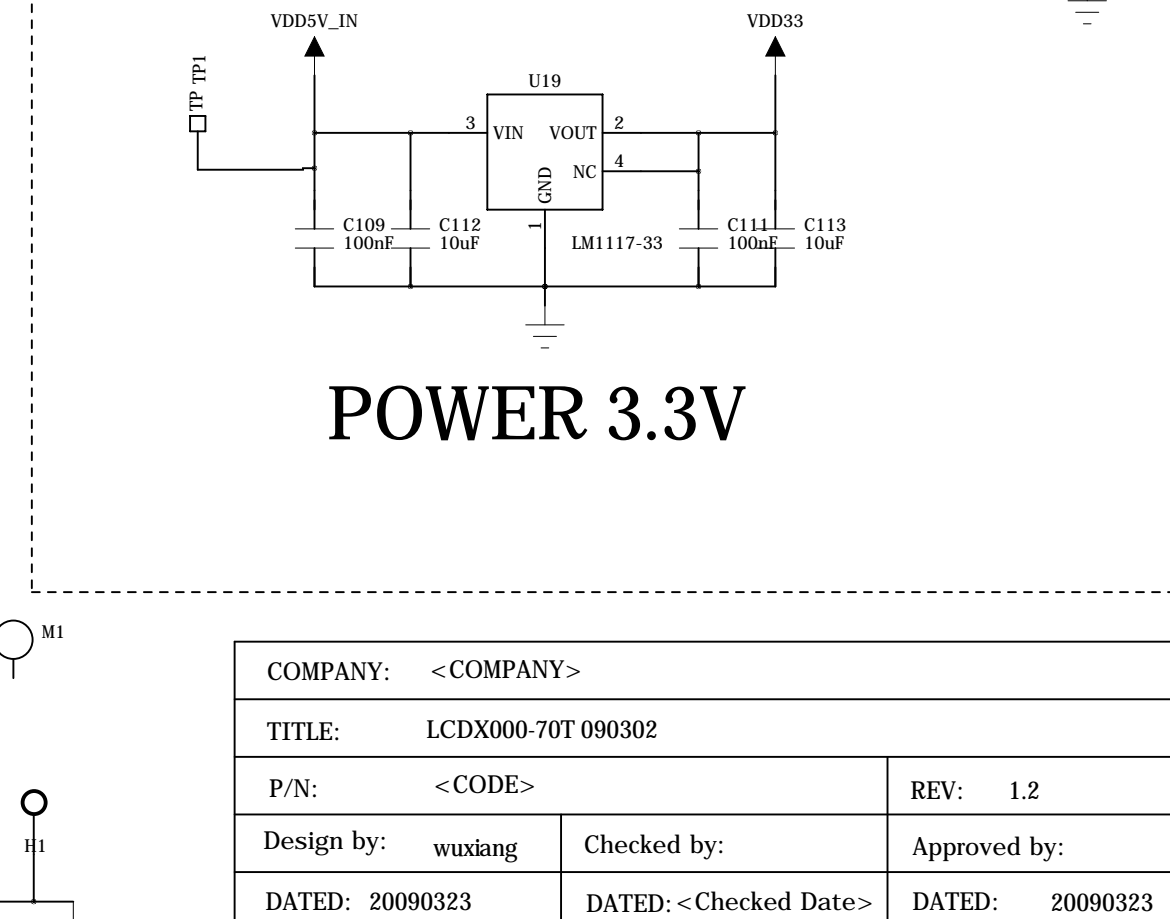

6

5

4

3

2

1

COMPANY: <COMPANY>		
TITLE: LCDX000-70T 090302		
P/N: <CODE>	REV: 1.2	
Design by: wuxiang	Checked by:	Approved by:
DATED: 20090323	DATED: <Checked Date>	DATED: 20090323
SCALE: <SCALE>	SIZE: A2	SHEET: 1 OF 1