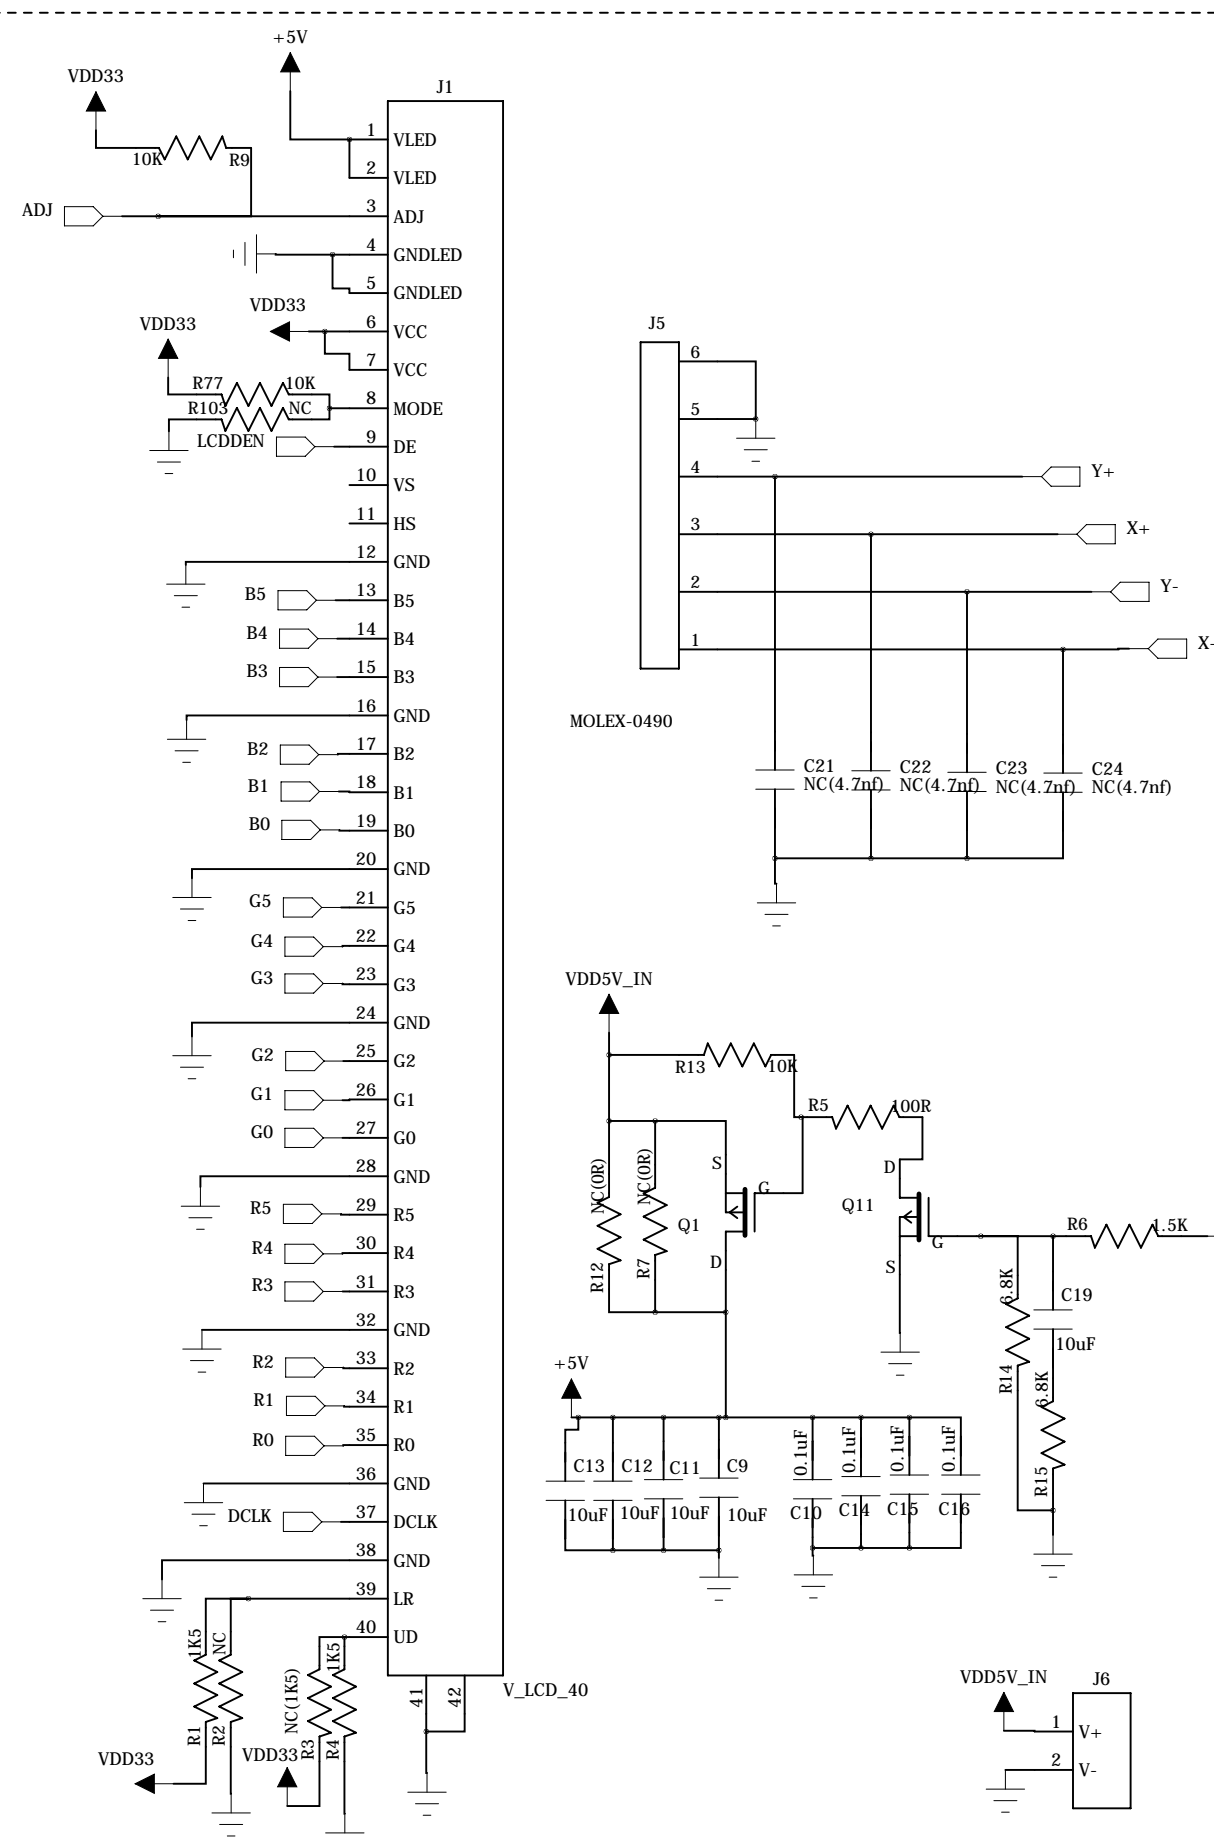

6

5

4

3

2

1

COMPANY: <COMPANY>		
TITLE: LCDX000-70T 090302		
P/N: <CODE>	REV: 1.2	
Design by: wuxiang	Checked by:	Approved by:
DATED: 20090323	DATED: <Checked Date>	DATED: 20090323
SCALE: <SCALE>	SIZE: A2	SHEET: 1 OF 1