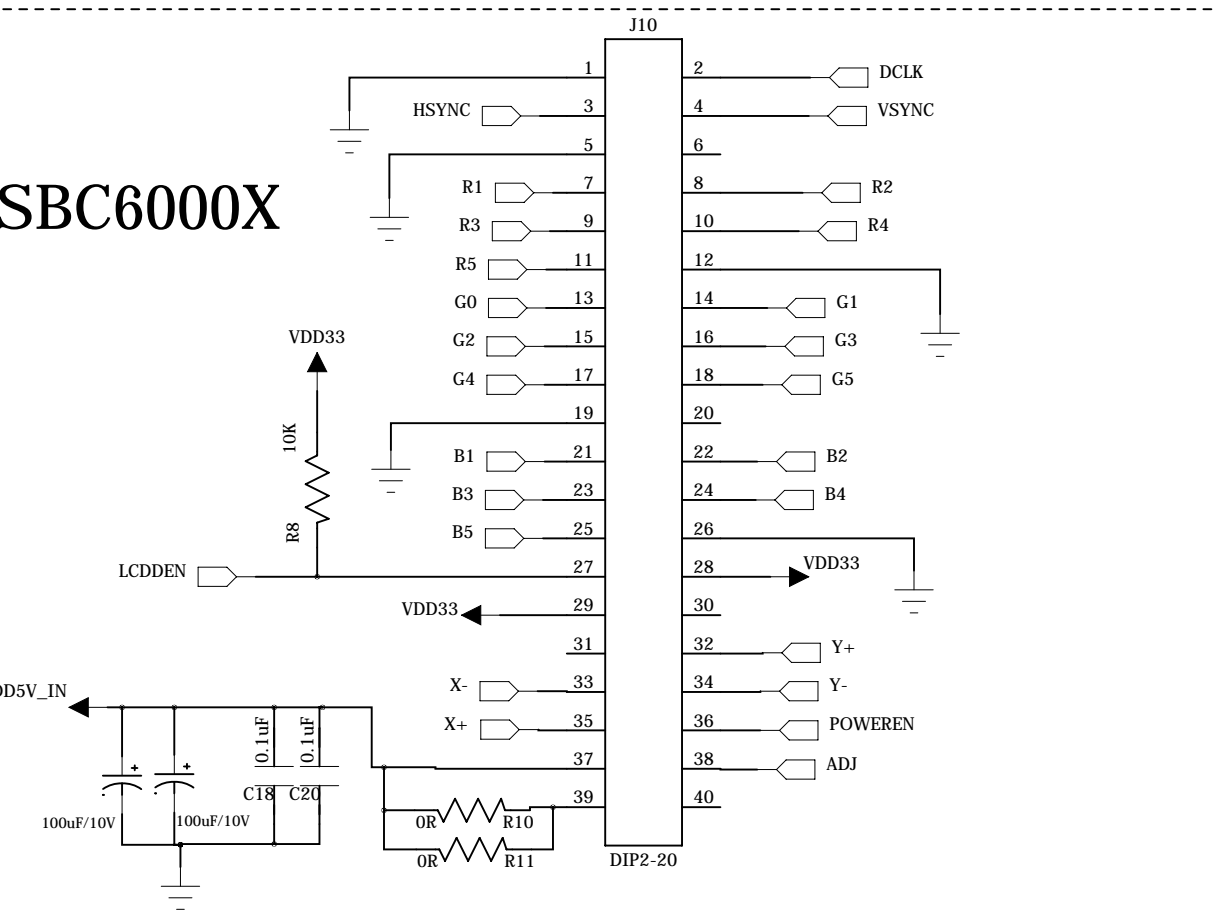

6

5

4

3

2

1

COMPANY: <COMPANY>		
TITLE: LCDX000-70T 090302		
P/N: <CODE>	REV: 1.2	
Design by: wuxiang	Checked by:	Approved by:
DATED: 20090323	DATED: <Checked Date>	DATED: 20090323
SCALE: <SCALE>	SIZE: A2	SHEET: 1 OF 1