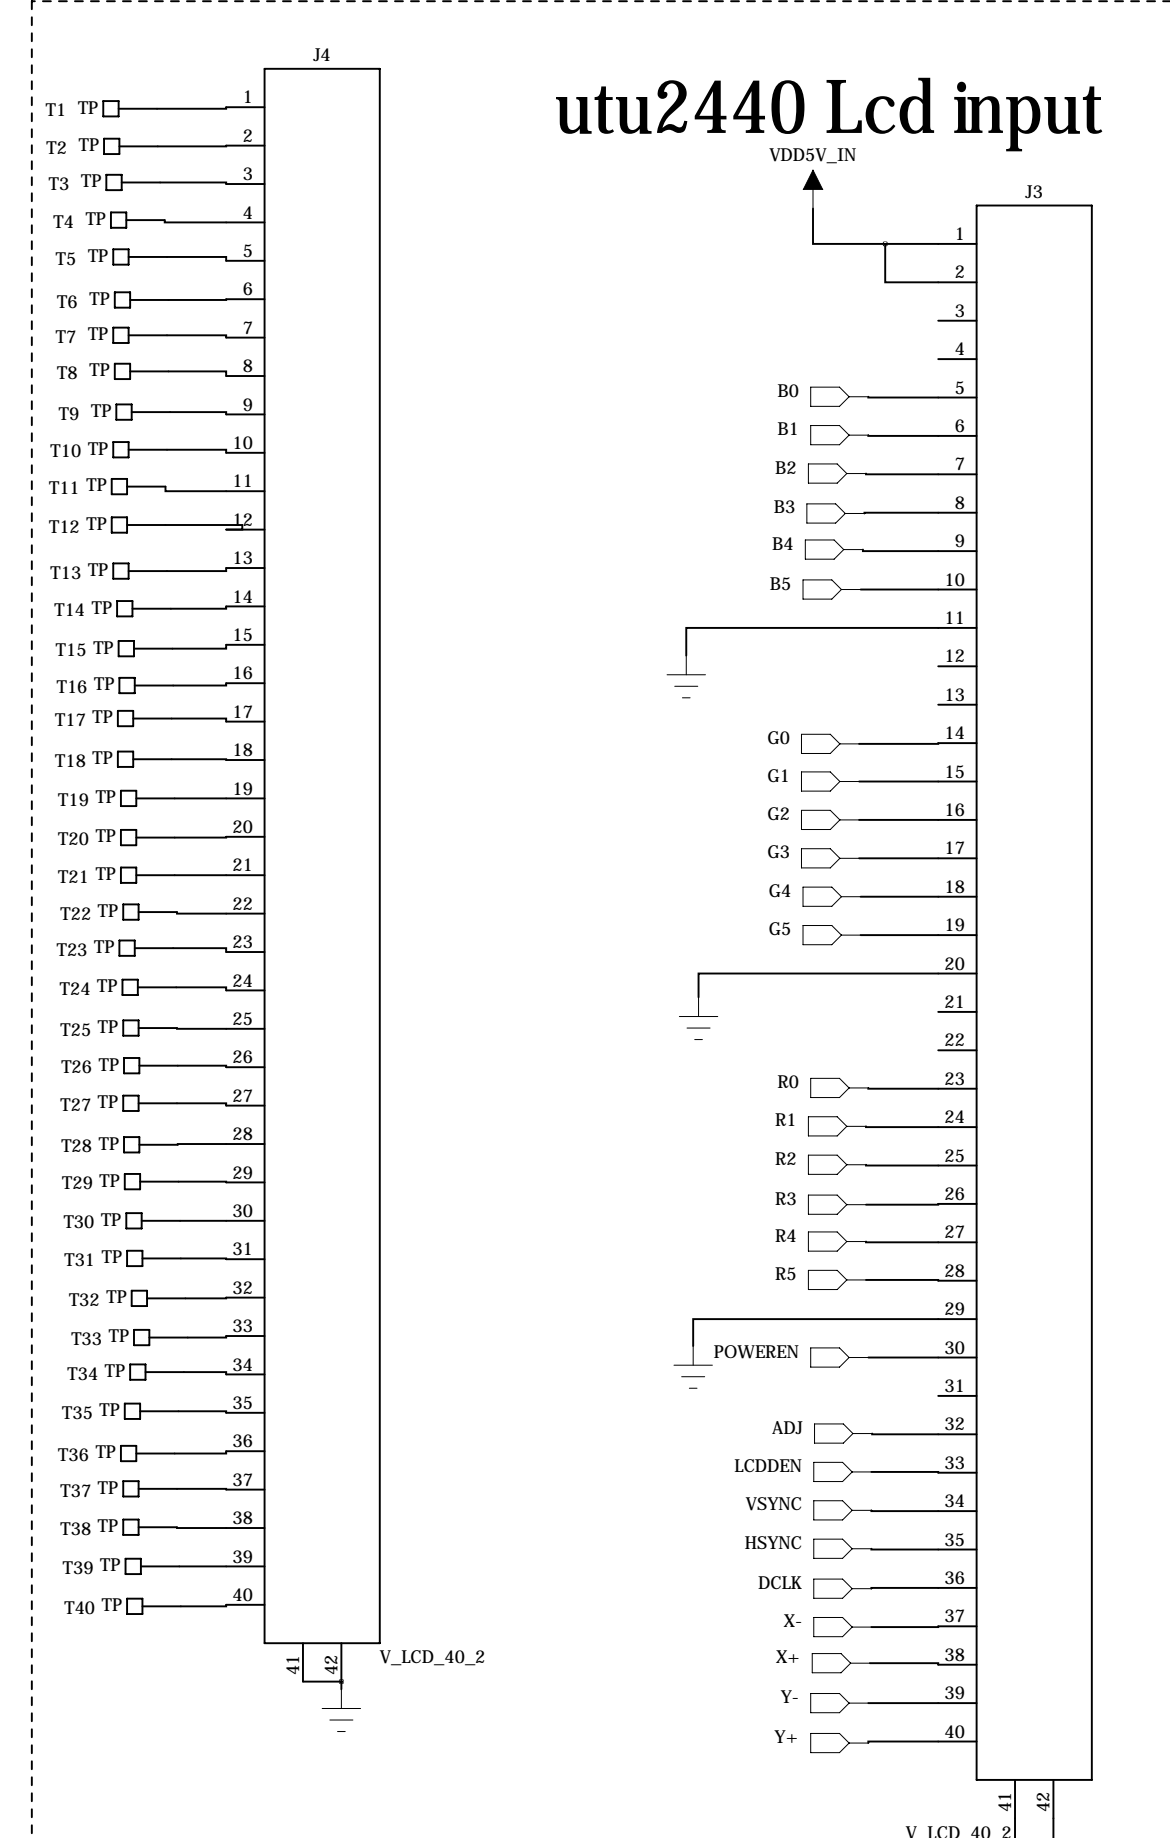

D

C

B

A

D

C

B

A

6

5

4

3

2

1

COMPANY: <COMPANY>		
TITLE: LCDX000-70T 090302		
P/N: <CODE>	REV: 1.2	
Design by: wuxiang	Checked by:	Approved by:
DATED: 20090323	DATED: <Checked Date>	DATED: 20090323
SCALE: <SCALE>	SIZE: A2	SHEET: 1 OF 1